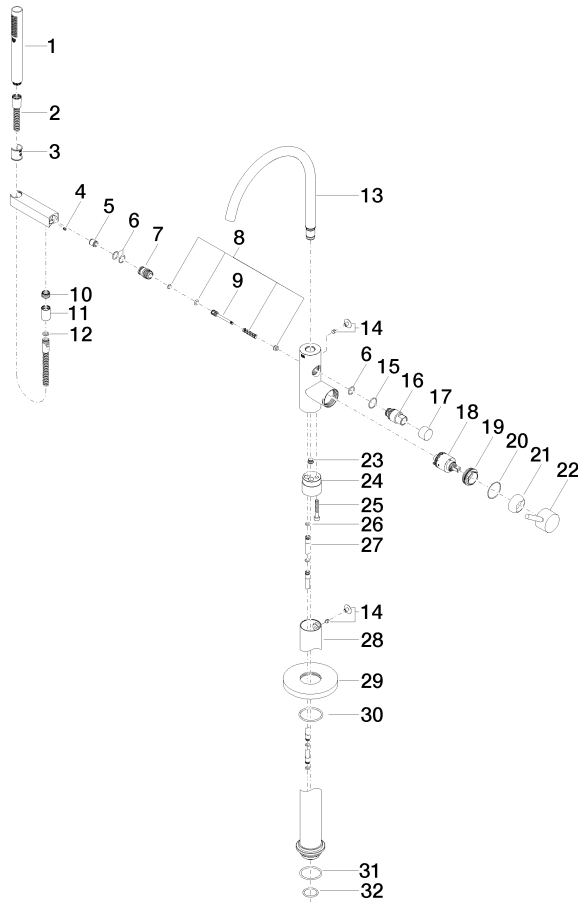

Single-lever bath mixer with stand pipe for free-standing assembly with hand shower set - Chrome

TARA

25 863 661

Fits: TARA, META

- spout: circular, air-enriched flow
- max. flow 19.5 l/min at 3 bar flow pressure
- Hand shower: COMPACT RAIN, max. flow rate 6.8 l/min (at 3 bar)
- bar-type hand shower with anti-scale system
- pivotable spout 360°
- 281mm projection
- wall bracket
- automatic bath/shower diverter
- total height 1031 - 1101 mm
- stand pipe height 565 - 635 mm
- height up to aerator 899 – 969 mm
- slide-on rosettes Ø 135 mm
- metal shower hose 1250mm with integrated anti-twist protection
- WRAS 2001027

TARA

25 863 661

Single-lever bath mixer with stand pipe for free-standing assembly with hand shower set - Chrome

TARA

25 863 661

Spare parts list

No.	Item Number	Name	Quantity used	Delivery time
1	90 12 11 140 30-00	shower	1	10
2	90 30 02 072 00-00	Metal shower hose 1/2" x 3/8" x 1250 mm - Chrome	1	10
3	09 18 40 118 90	sleeve	1	2
4	09 31 11 058 90	pin	1	2
5	90 23 01 141 00 90	back-flow preventer	1	2
6	90 14 10 010 00 90	seal	3	2
7	09 24 03 153 20-00	nipple	1	10
8	90 16 02 023 00 90	spring	1	2
9	09 31 09 102 20-00	pull-rod	1	10
10	09 24 03 069 90	nipple	1	2
11	90 21 02 069 00-00	cover	1	10
12	90 14 20 026 00 90	seal	1	2
13	90 28 22 327 01-00	spout	1	10
14	04 31 20 036 00 90	plug	2	2
15	09 14 10 112 90	seal	1	2
16	09 21 34 081 20-00	nipple	1	10
17	09 20 88 002-00	handle	1	10
18	90 15 05 039 00 90	cartridge	1	2
19	09 24 04 298 90	nut	1	2
20	09 14 10 037 90	seal	1	2
21	09 28 30 036-00	cover	1	10
22	90 20 66 005 00-00	handle	1	10
23	04 31 20 039 11 90	plug	1	2
24	09 24 03 152 20-00	adaptor	1	10
25	09 30 30 111 90	screw	1	2
26	09 14 10 139 90	seal	2	2
27	04 28 22 025 00 90	connection	2	2
28	04 28 22 030 00-00	pipe	1	10
29	09 27 88 007-00	rosette	1	10
30	90 14 10 129 00 90	seal	1	2
31	09 14 10 084 90	seal	1	2
32	09 14 10 018 90	seal	1	2