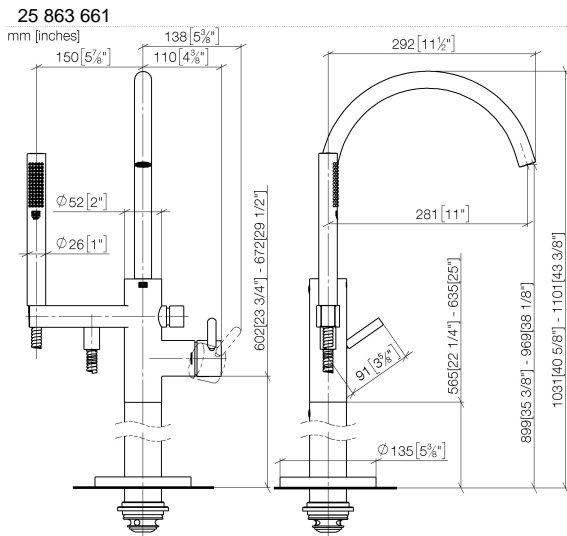

Single-lever bath mixer with stand pipe for free-standing assembly with hand shower set - Chrome

TARA

25 863 661

Fits: TARA, META

- spout: circular, air-enriched flow
- max. flow 19.5 l/min at 3 bar flow pressure
- Hand shower: COMPACT RAIN, max. flow rate 6.8 l/min (at 3 bar)
- bar-type hand shower with anti-scale system
- pivotable spout 360°
- 281mm projection
- wall bracket
- automatic bath/shower diverter
- total height 1031 - 1101 mm
- stand pipe height 565 - 635 mm
- height up to aerator 899 – 969 mm
- slide-on rosettes Ø 135 mm
- metal shower hose 1250mm with integrated anti-twist protection
- WRAS 2001027

Required miscellaneous

Concealed floor mounting -

35 945 970 90

- max. recess depth 150 mm
- min. recess depth 80 mm

Flow rate chart

Certificates

IAPMO_4976 (5). Belgaqua_19_77_27. WRAS_2001027. LGA_29727.

Single-lever bath mixer with stand pipe for free-standing assembly with hand shower set - Chrome