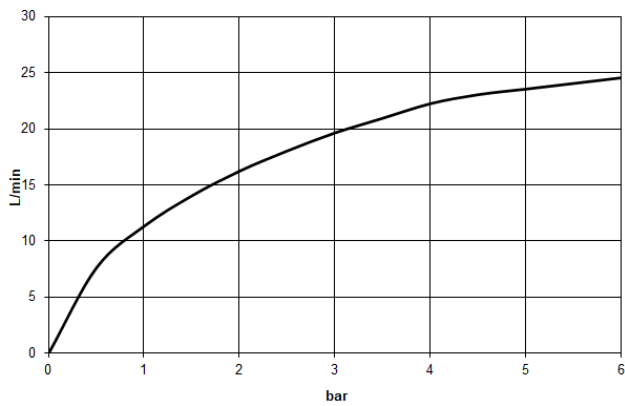

Single-lever bath mixer with stand pipe for free-standing assembly with hand shower set - Chrome

TARA

25 863 661

Fits: TARA, META

- spout: circular, air-enriched flow
- max. flow 19.5 l/min at 3 bar flow pressure
- Hand shower: COMPACT RAIN, max. flow rate 6.8 l/min (at 3 bar)
- bar-type hand shower with anti-scale system
- pivotable spout 360°
- 281mm projection
- wall bracket
- automatic bath/shower diverter
- total height 1031 - 1101 mm
- stand pipe height 565 - 635 mm
- height up to aerator 899 – 969 mm
- slide-on rosettes Ø 135 mm
- metal shower hose 1250mm with integrated anti-twist protection
- WRAS 2001027

Required miscellaneous

Concealed floor mounting -

35 945 970 90

- max. recess depth 150 mm
- min. recess depth 80 mm

Flow rate chart

Certificates

IAPMO_4976 (5). Belgaqua_19_77_27. WRAS_2001027. LGA_29727.

Single-lever bath mixer with stand pipe for free-standing assembly with hand shower set - Chrome